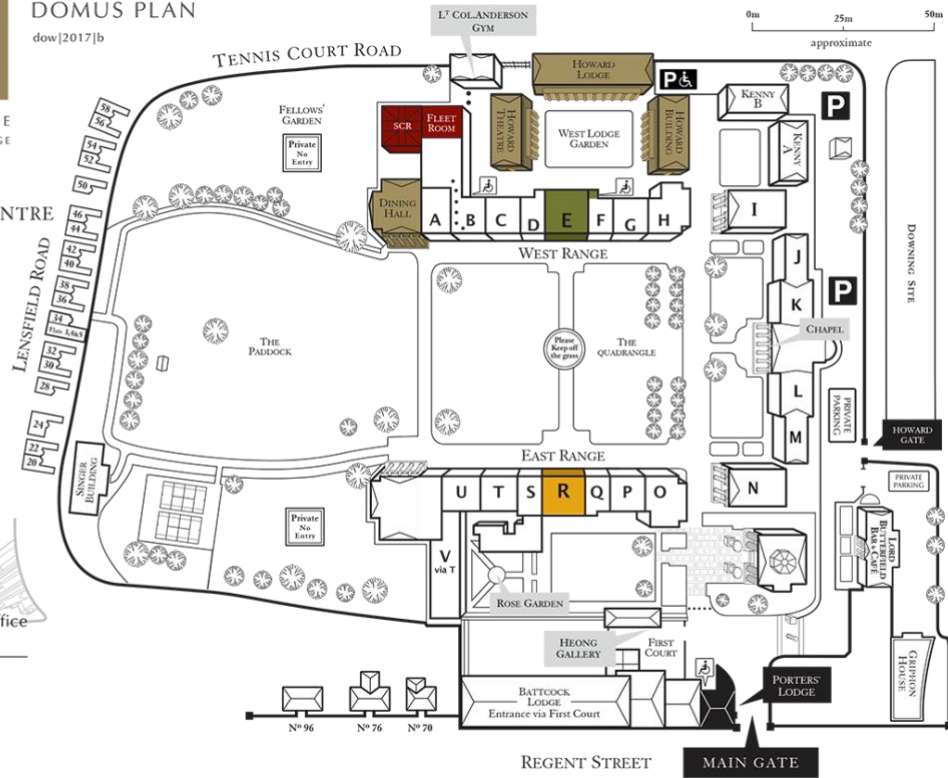

Route from Cambridge Train Station to entrance (“Porters’ Lodge”) of Downing College

DOWNING COLLEGE
UNIVERSITY OF CAMBRIDGE

THE HOWARD CONFERENCE CENTRE

- Howard Theatre
- Howard Building
- Howard Lodge

- A Staircase
- The Hall
- SCR
- Fleet Room

- E Staircase
- West Lodge and Maitland Room
- Music Room and The Tim Cadbury Room
- Conference Services Office

- R Staircase
- Wilkins Room

Level Entrances

PORTERS' LODGE 01223 334800

DOMUS PLAN

dow|2017|b

Map of Downing College, Cambridge

(Conference venue: Howard Building complex)